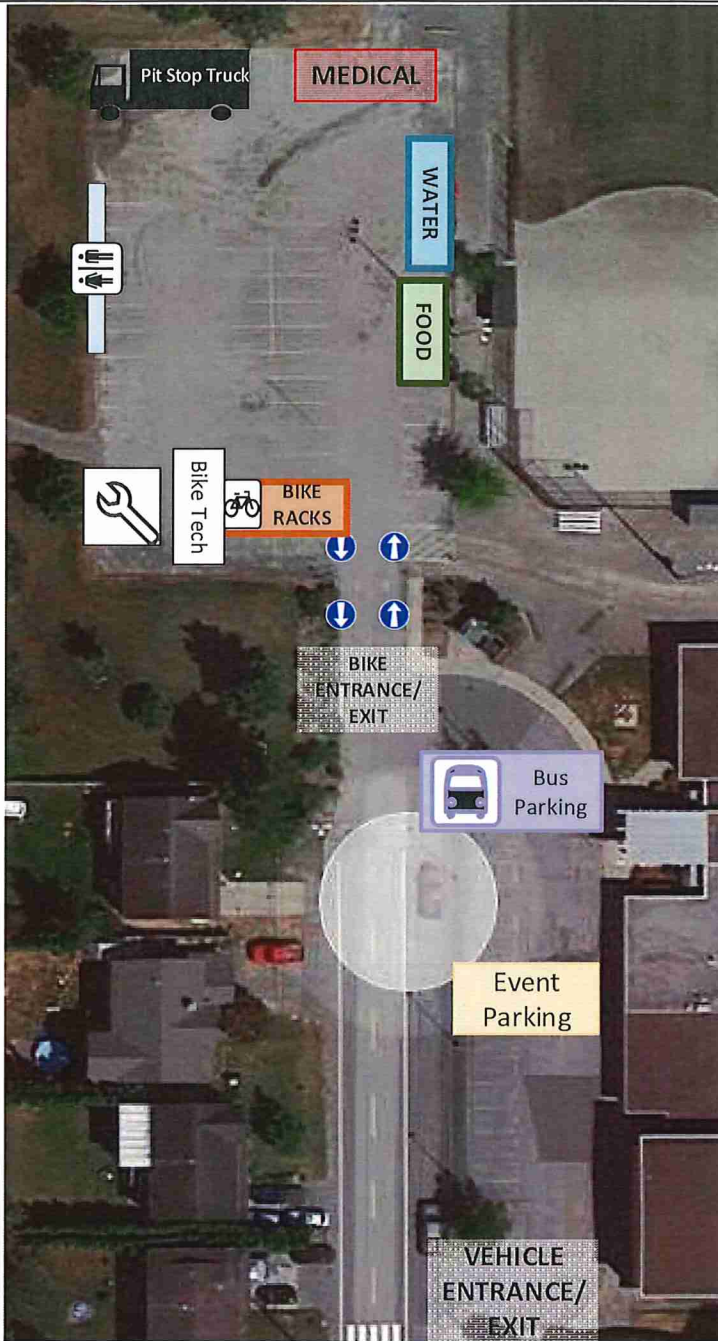

RCVA18 Ride to Conquer Cancer
Day 2 Pit Stop 1 – FG Leary | Site Map
9320 Walden St, Chilliwack, BC V2P 7Y2

[Handwritten signature]

✓ AS

Handwritten signature or initials in blue ink.