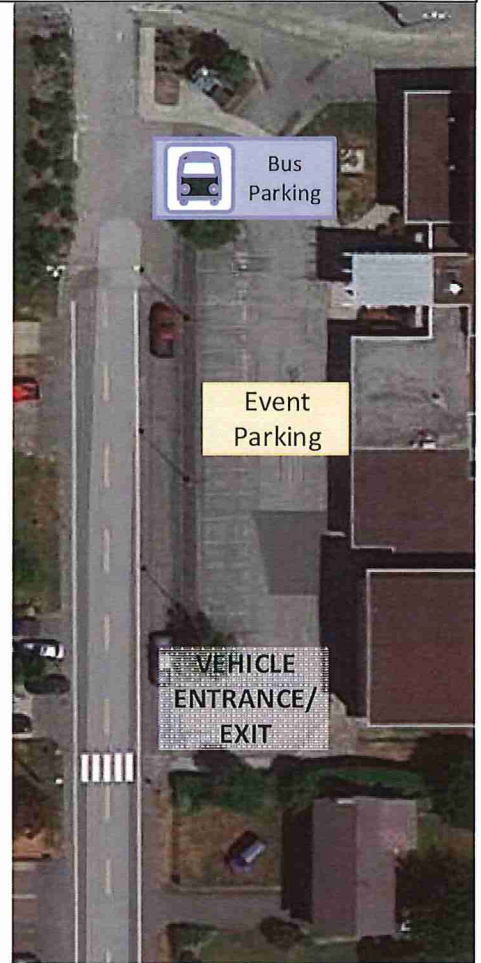

RCVA18 Ride to Conquer Cancer
Day 2 Pit Stop 1 – FG Leary | Site Map
9320 Walden St, Chilliwack, BC V2P 7Y2

[Handwritten signature]

✓ AS

Handwritten signature or initials in blue ink.