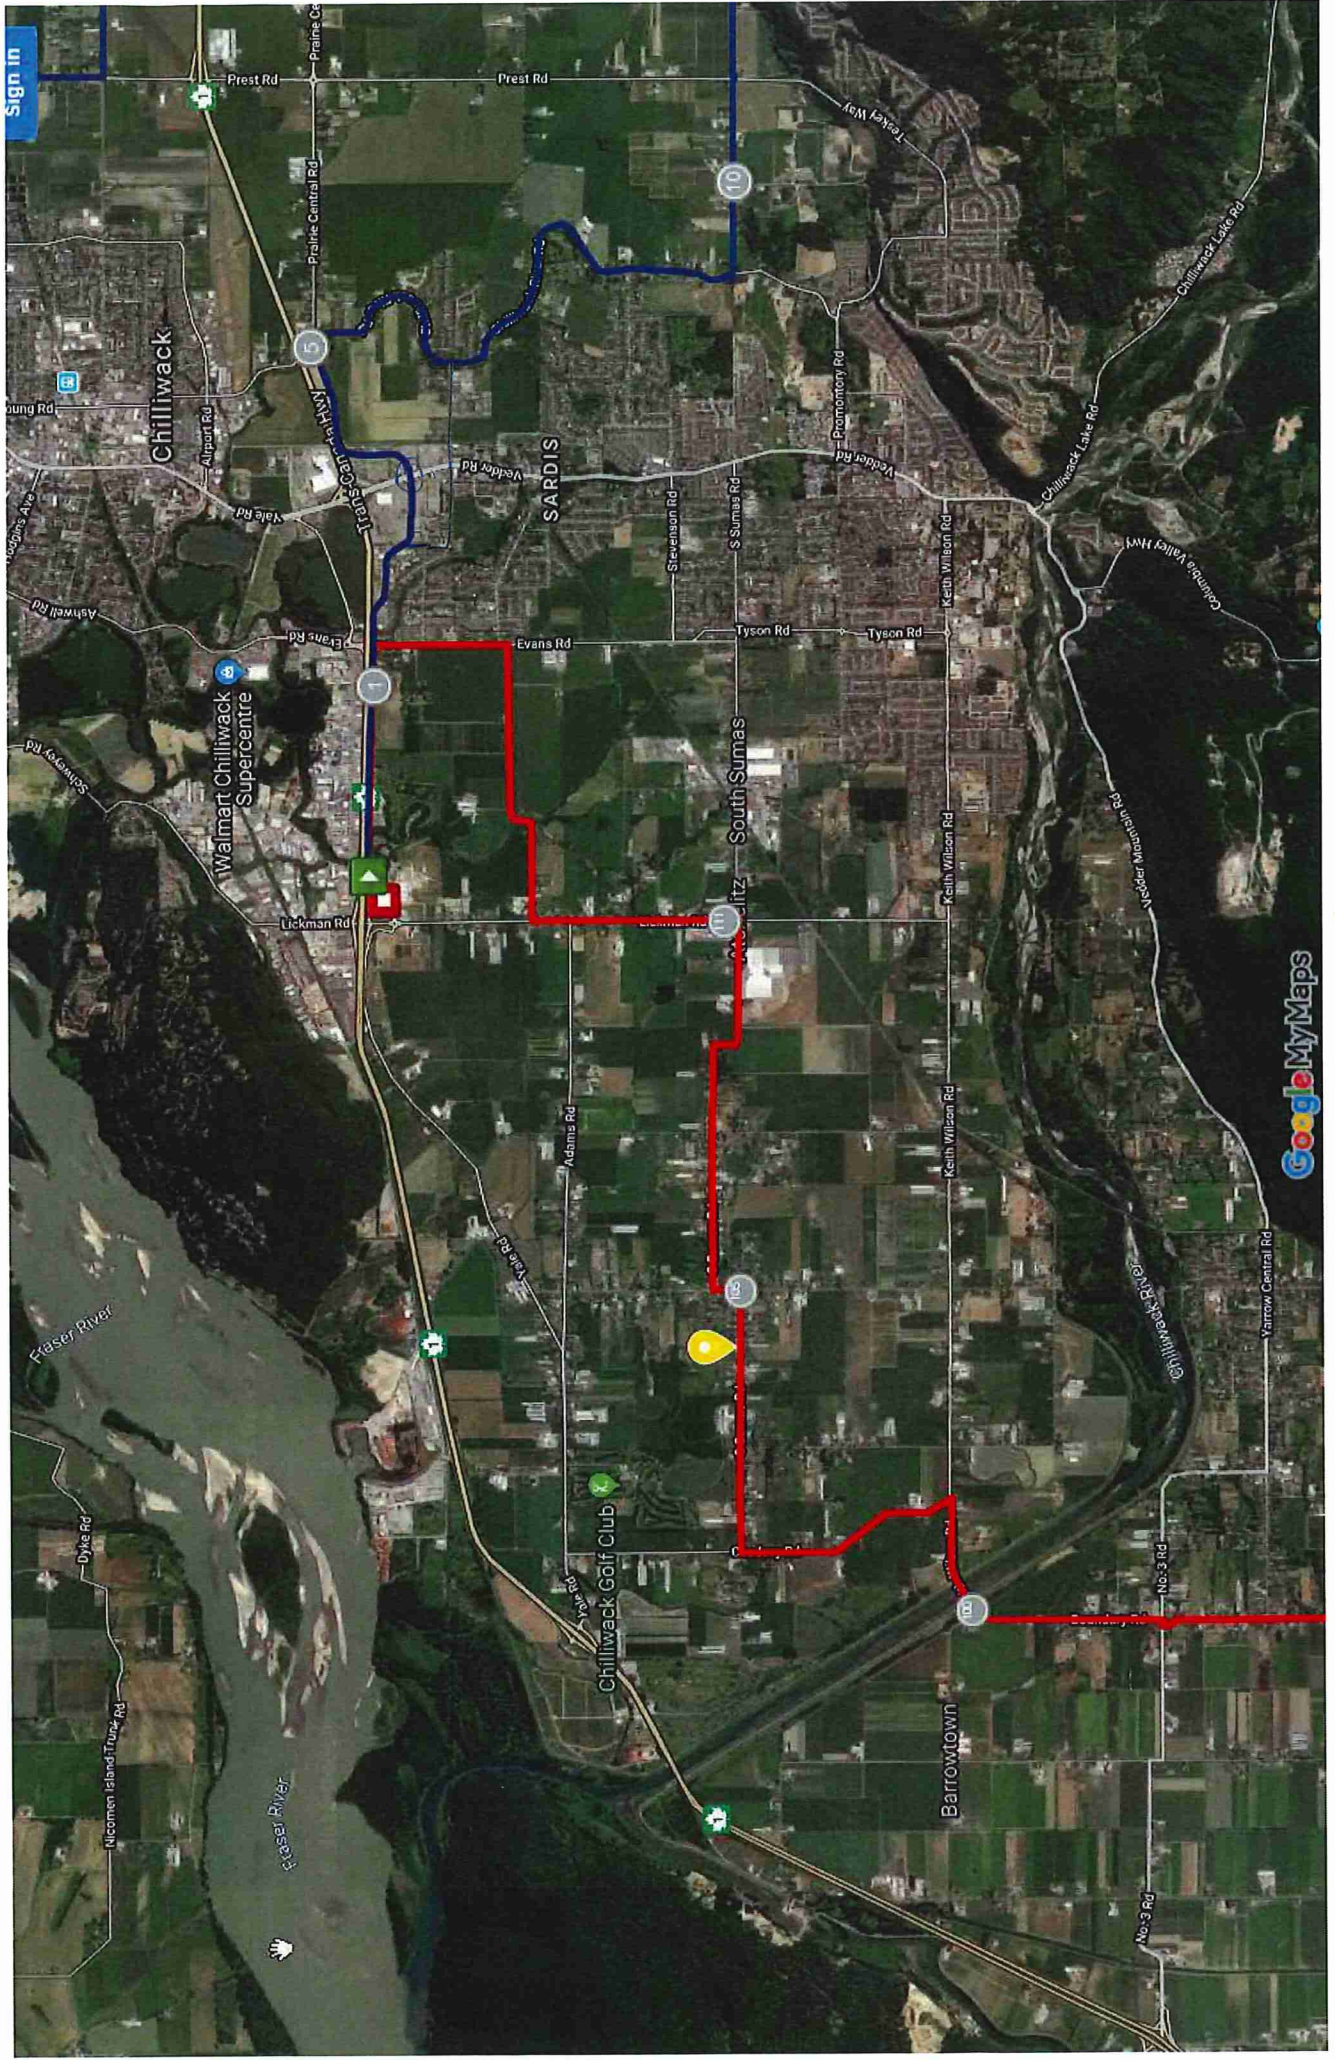

RCVA18 Ride to Conquer Cancer
Day 2 Pit Stop 1 – FG Leary | Site Map
9320 Walden St, Chilliwack, BC V2P 7Y2

[Handwritten signature]

✓ AS

Handwritten signature or initials in blue ink.